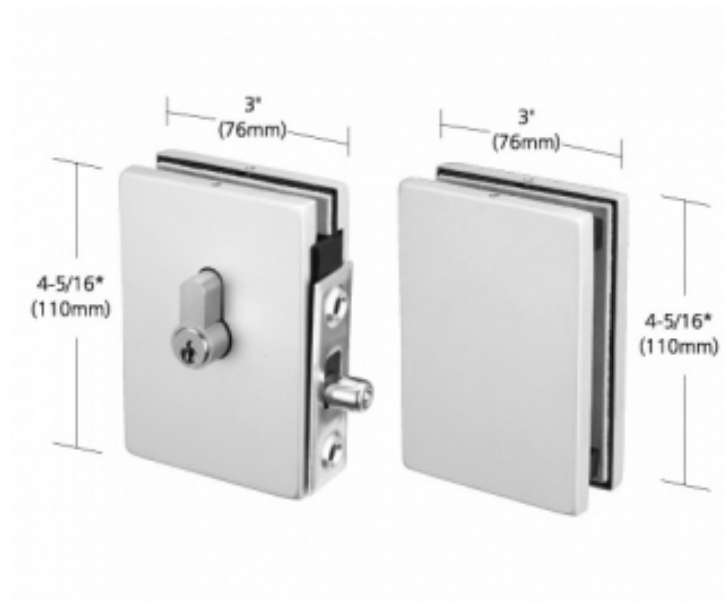

Technical Note: Can Be Side or Top Rail Mounted

PF-EULFS

Patch Lock with Floor Strike
Accepts Euro Profile Cylinder

PF-EULUS

Patch Lock with Universal Strike
Accepts Euro Profile Cylinder

Available 605, 629, 630 Please Specify When Ordering

Technical Note: Can Be Side or Top Rail Mounted

EUROPEAN STYLE MINI LOCKS

PF-EUMLFS

Mini Patch Lock with Floor Strike
Accepts Euro Profile Cylinder

Available 605, 629, 630 Please Specify When Ordering

PF-EUMLUS

Patch Lock with Universal Strike
Accepts Euro Profile Cylinder

Technical Note: Can Be Side or Top Rail Mounted

Available 605, 629, 630 Please Specify When Ordering